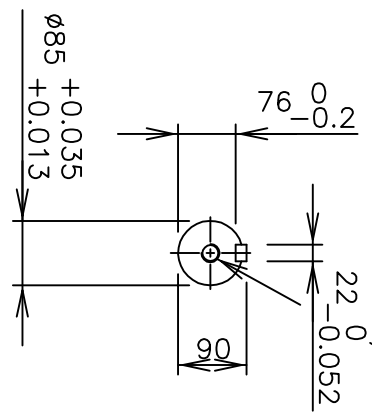

60H52801KMPD  
DWG. NO.

IT. NO	NAME	MATERIAL	DWG. NO. MATERIAL COOD	Q'TY	SIZE	REMARKS
01						
02						
03						

TYPE  
**DC MOTOR**  
LAR225LD

DWG. NAME  
**OUTLINE DIMENSION**  
OUTLINE DIMENSION

APPROVED  
REVIEWED  
CHECKED  
DESIGN  
DRAWN

REF. DWG. NO.  
SCALE  
1/10  
DATE  
2011-11-28

DWG. NO.  
**DDMK10825H09**

REVISION

이 도면에 표시된 정보는 (주)효성의 소유이며 무단 사용의 경우 법적 책임을 질 수 있습니다. The information written in this drawing is HYOSONG's property, and may not be disclosed and/or reproduced without the prior official permission of HYOSONG Corp.