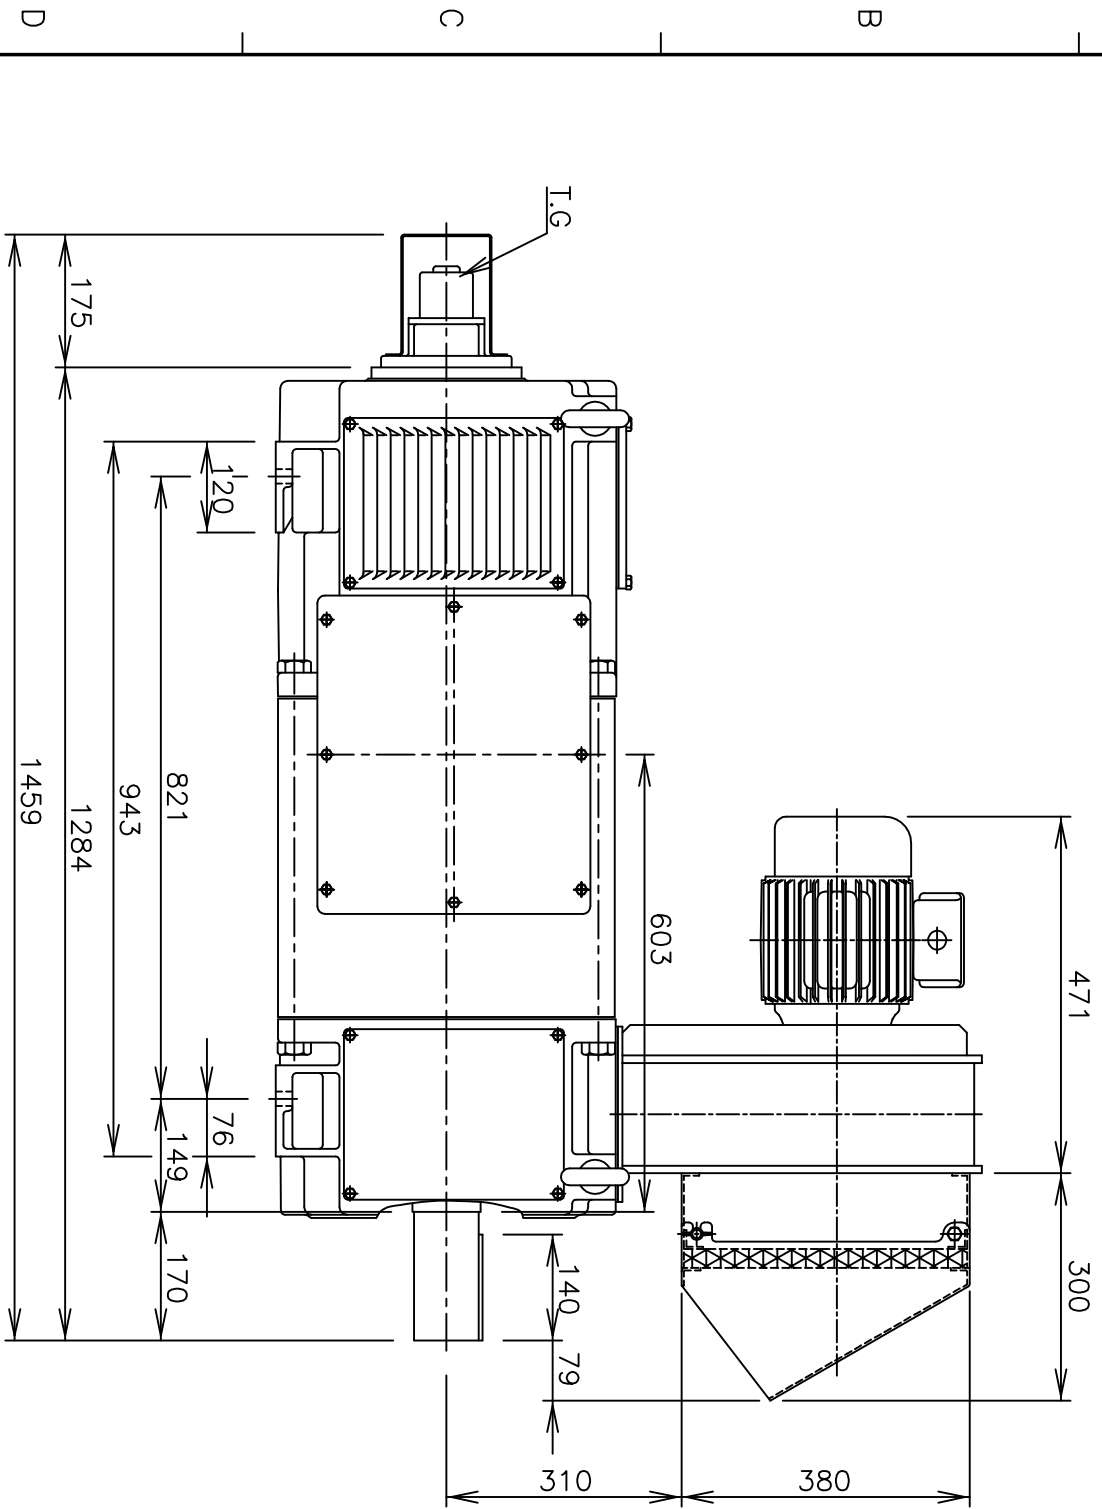

60H52801KMPD  
DWG. NO.

IT. NO	NAME	MATERIAL	DWG. NO. MATERIAL COOD	Q'TY	SIZE	REMARKS
01						
02						
03						

TYPE  
**DC MOTOR**  
LAR225LD

DWG. NAME  
**OUTLINE DIMENSION**  
OUTLINE DIMENSION

APPROVED  
REVIEWED  
CHECKED  
DESIGN  
DRAWN

REF. DWG. NO.  
SCALE  
1/10  
DATE  
2011-11-28

DWG. NO.  
**DDMK10825H09**

REVISION

이 도면에 표시된 정보는 (주)효성의 소유이며 무단 사용의 경우 법적 책임을 질 수 있습니다. The information written in this drawing is HYOSONG's property, and may not be disclosed and/or reproduced without the prior official permission of HYOSONG Corp.