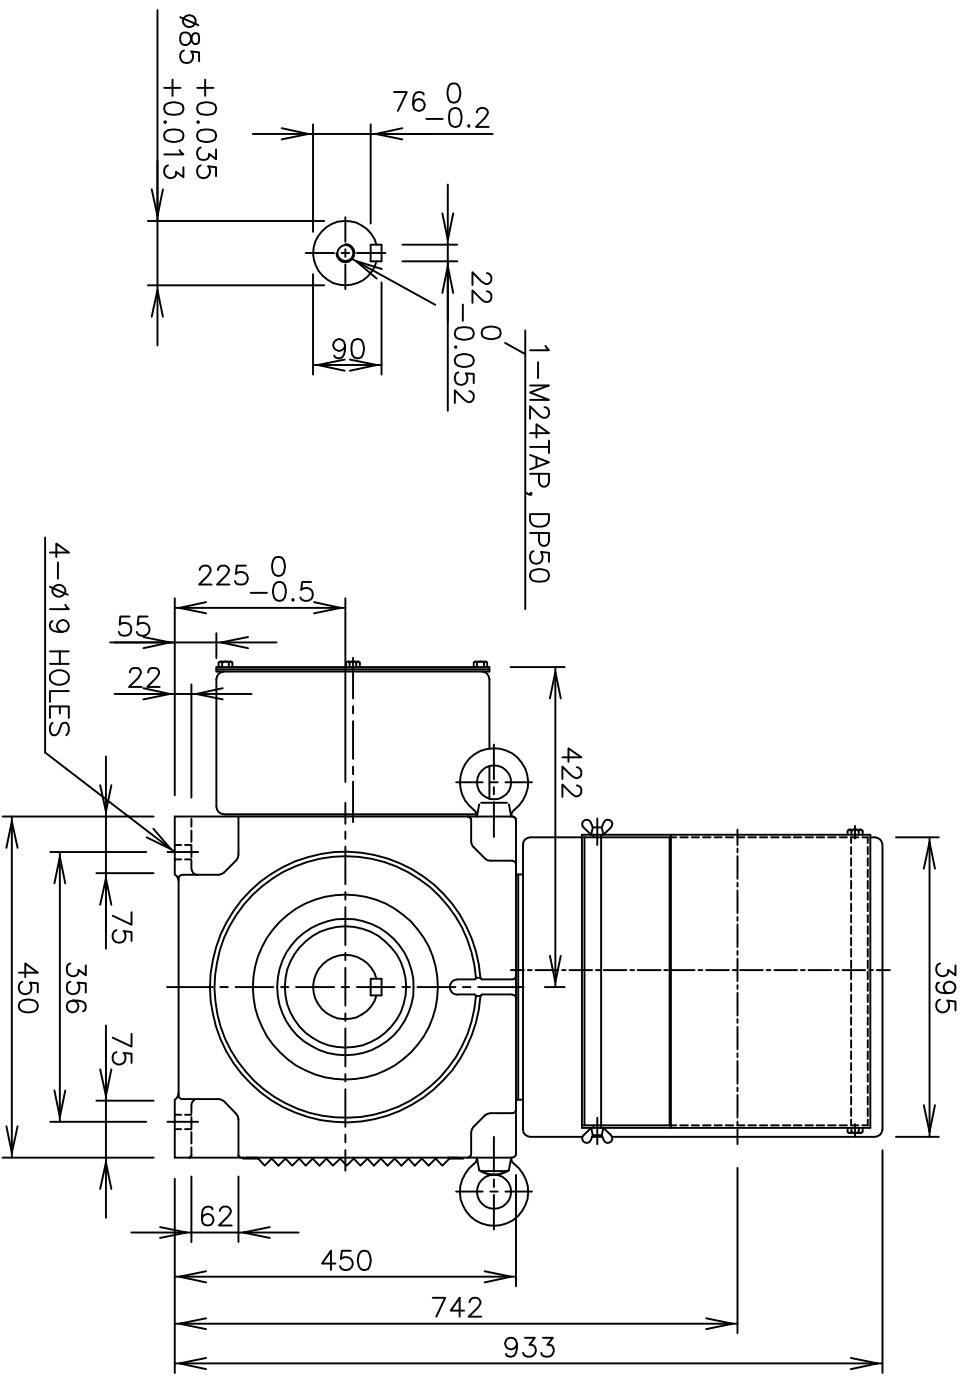

60H52801KMPD  
DWG. NO.

IT. NO	NAME	MATERIAL	DWG. NO. MATERIAL COOD	Q'TY	SIZE	REMARKS
01						
02						
03						

TYPE  
**DC MOTOR**  
LAR225LD

DWG. NAME  
**OUTLINE DIMENSION**  
OUTLINE DIMENSION

APPROVED  
REVIEWED  
CHECKED  
DESIGN  
DRAWN

REF. DWG. NO.  
SCALE  
1/10  
DATE  
2011-11-28

DWG. NO.  
**DDMK10825H09**

REVISION

이 도면에 표시된 정보는 (주)효성의 소유이며 무단 사용의 경우 법적 책임을 질 수 있습니다. The information written in this drawing is HYOSONG's property, and may not be disclosed and/or reproduced without the prior official permission of HYOSONG Corp.