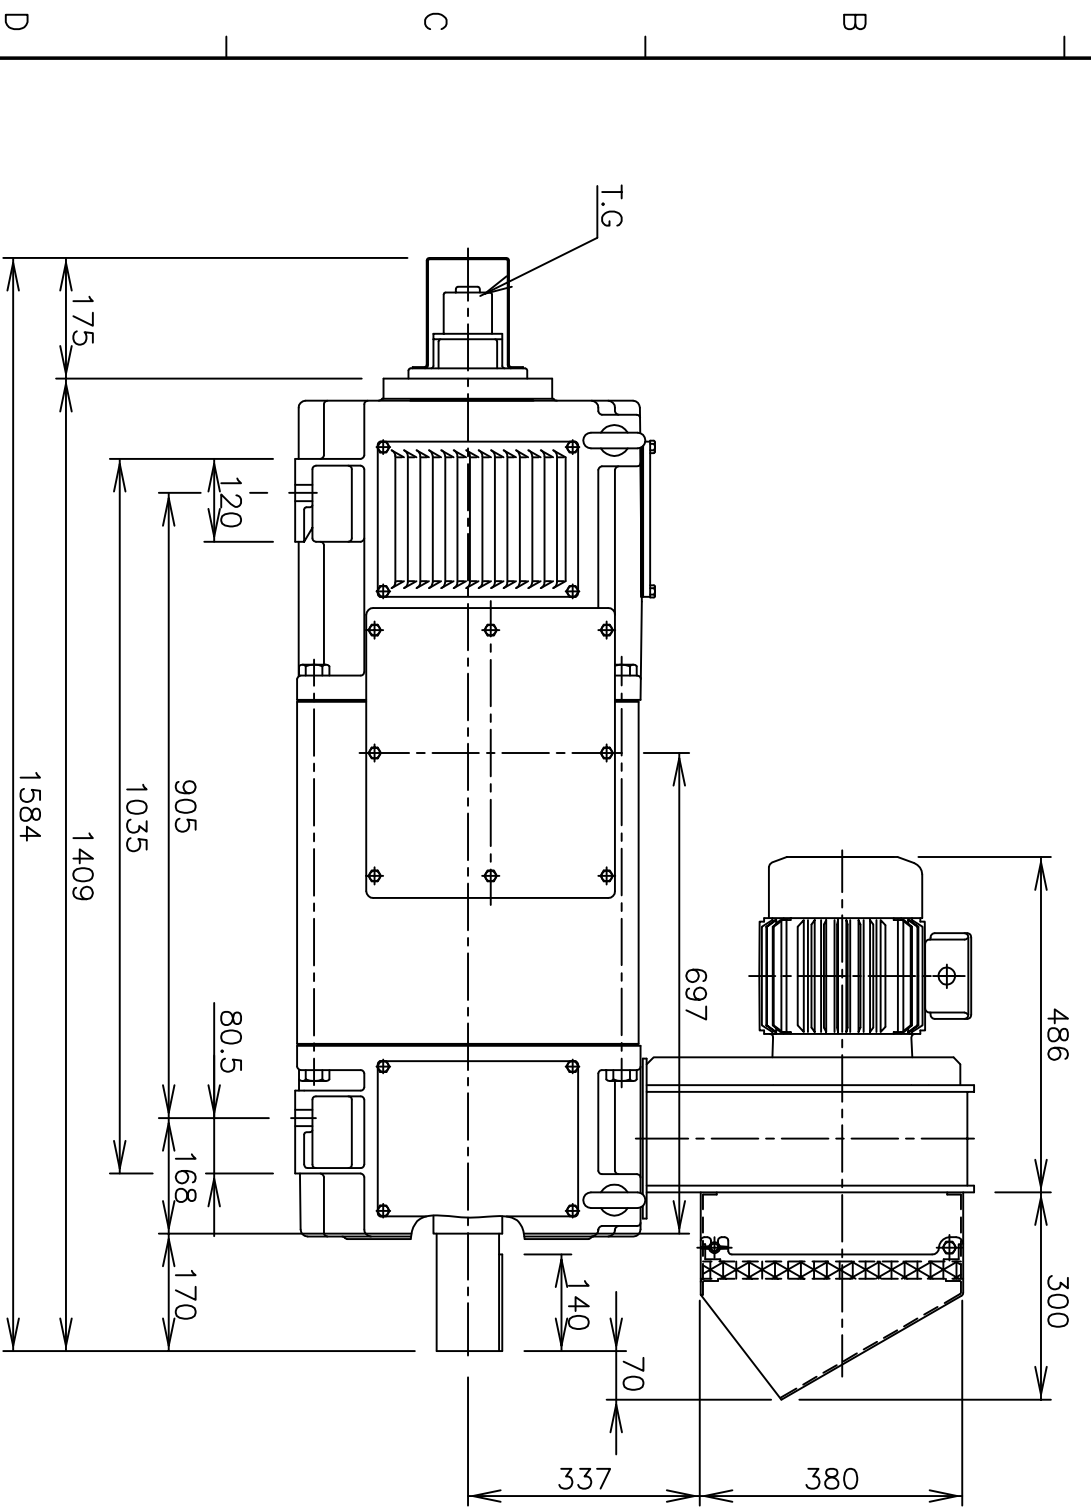

21H52801KMW
 DWG. NO.

| IT. NO. | NAME | MATERIAL | DWG. NO. | MATERIAL COOD | Q'TY | SIZE | REMARKS |
|---------|------|----------|----------|---------------|------|------|---------|
| 01 | | | | | | | |
| 02 | | | | | | | |
| 03 | | | | | | | |

TYPE DC MOTOR
 LAR250LD

DWG. NAME OUTLINE DIMENSIONS
 OUTLINE DIMENSION

| DRAWN | DESIGN | CHECKED | REVIEWED | APPROVED | REF. DWG. NO. | DWG. NO. | SCALE | DATE | UNIT |
|-------|--------|---------|----------|----------|---------------|--------------|-------|------------|------|
| | | | | | | DDMK10825H12 | 1/11 | 2011-11-28 | mm |