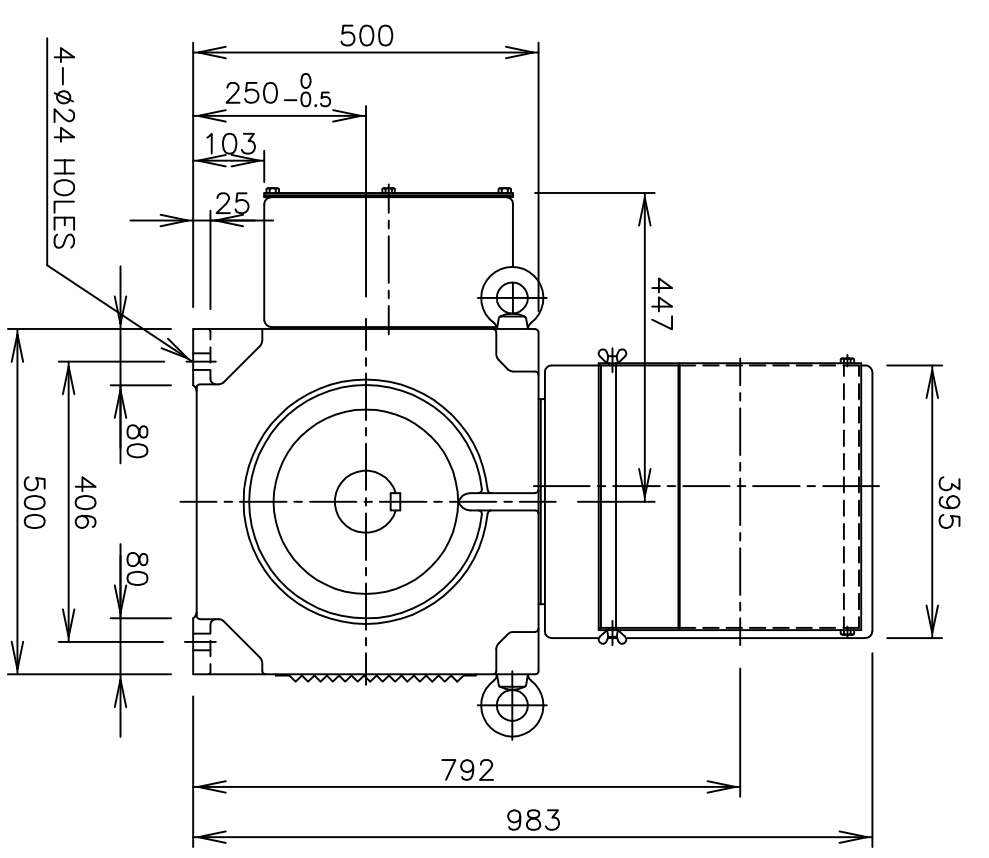

21H52801KMW
 DWG. NO.

| IT. NO. | NAME | MATERIAL | DWG. NO. | MATERIAL COOD | Q'TY | SIZE | REMARKS |
|---------|------|----------|----------|---------------|------|------|---------|
| 01 | | | | | | | |
| 02 | | | | | | | |
| 03 | | | | | | | |

TYPE DC MOTOR
 LAR250LD

DWG. NAME OUTLINE DIMENSIONS
 OUTLINE DIMENSION

| DRAWN | DESIGN | CHECKED | REVIEWED | APPROVED | REF. DWG. NO. | DWG. NO. | SCALE | DATE | UNIT |
|-------|--------|---------|----------|----------|---------------|--------------|-------|------------|------|
| | | | | | | DDMK10825H12 | 1/11 | 2011-11-28 | mm |