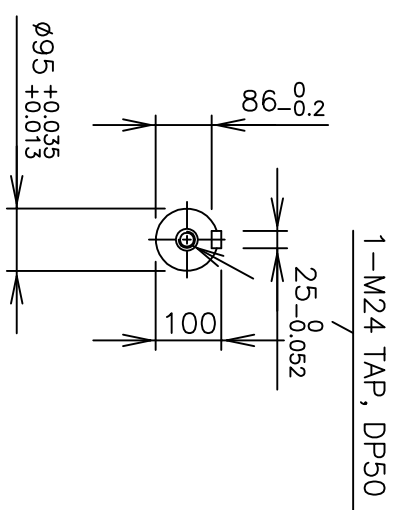

21H52801KMW
 DWG. NO.

| IT. NO. | NAME | MATERIAL | DWG. NO. | MATERIAL COOD | Q'TY | SIZE | REMARKS |
|---------|------|----------|----------|---------------|------|------|---------|
| 01 | | | | | | | |
| 02 | | | | | | | |
| 03 | | | | | | | |

TYPE DC MOTOR
 LAR250LD

DWG. NAME OUTLINE DIMENSIONS
 OUTLINE DIMENSION

| DRAWN | DESIGN | CHECKED | REVIEWED | APPROVED | REF. DWG. NO. | DWG. NO. | SCALE | DATE | UNIT |
|-------|--------|---------|----------|----------|---------------|--------------|-------|------------|------|
| | | | | | | DDMK10825H12 | 1/11 | 2011-11-28 | mm |